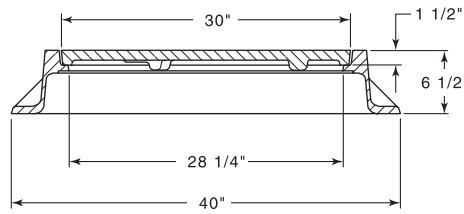

**R-1563
Manhole Frame, Solid Lid**

Heavy Duty

Furnished with four 1" x 2" anchor holes on 37" diameter bolt circle.

**R-1564
Manhole Frame, Solid Lid**

Heavy Duty

Furnished with four 1" x 2" anchor holes on 37" diameter bolt circle.

**R-1565
Manhole Frame, Solid Lid**

Heavy Duty

Furnished with four 1" anchor holes on 30-1/4" diameter bolt circle.

**R-1565-A
Manhole Frame, Solid Lid**

Heavy Duty

Furnished with four 1" anchor holes on 30-1/4" diameter bolt circle.