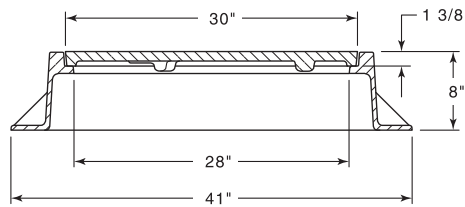

**R-1563
Manhole Frame, Solid Lid**

Heavy Duty

Furnished with four 1" x 2" anchor holes on 37" diameter bolt circle.

**R-1564
Manhole Frame, Solid Lid**

Heavy Duty

Furnished with four 1" x 2" anchor holes on 37" diameter bolt circle.

**R-1565
Manhole Frame, Solid Lid**

Heavy Duty

Furnished with four 1" anchor holes on 30-1/4" diameter bolt circle.

**R-1565-A
Manhole Frame, Solid Lid**

Heavy Duty

Furnished with four 1" anchor holes on 30-1/4" diameter bolt circle.