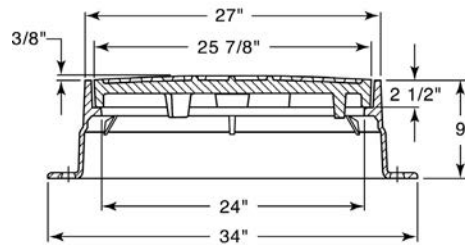

**R-1563
Manhole Frame, Solid Lid**

Heavy Duty

Furnished with four 1" x 2" anchor holes on 37" diameter bolt circle.

**R-1564
Manhole Frame, Solid Lid**

Heavy Duty

Furnished with four 1" x 2" anchor holes on 37" diameter bolt circle.

**R-1565
Manhole Frame, Solid Lid**

Heavy Duty

Furnished with four 1" anchor holes on 30-1/4" diameter bolt circle.

**R-1565-A
Manhole Frame, Solid Lid**

Heavy Duty

Furnished with four 1" anchor holes on 30-1/4" diameter bolt circle.